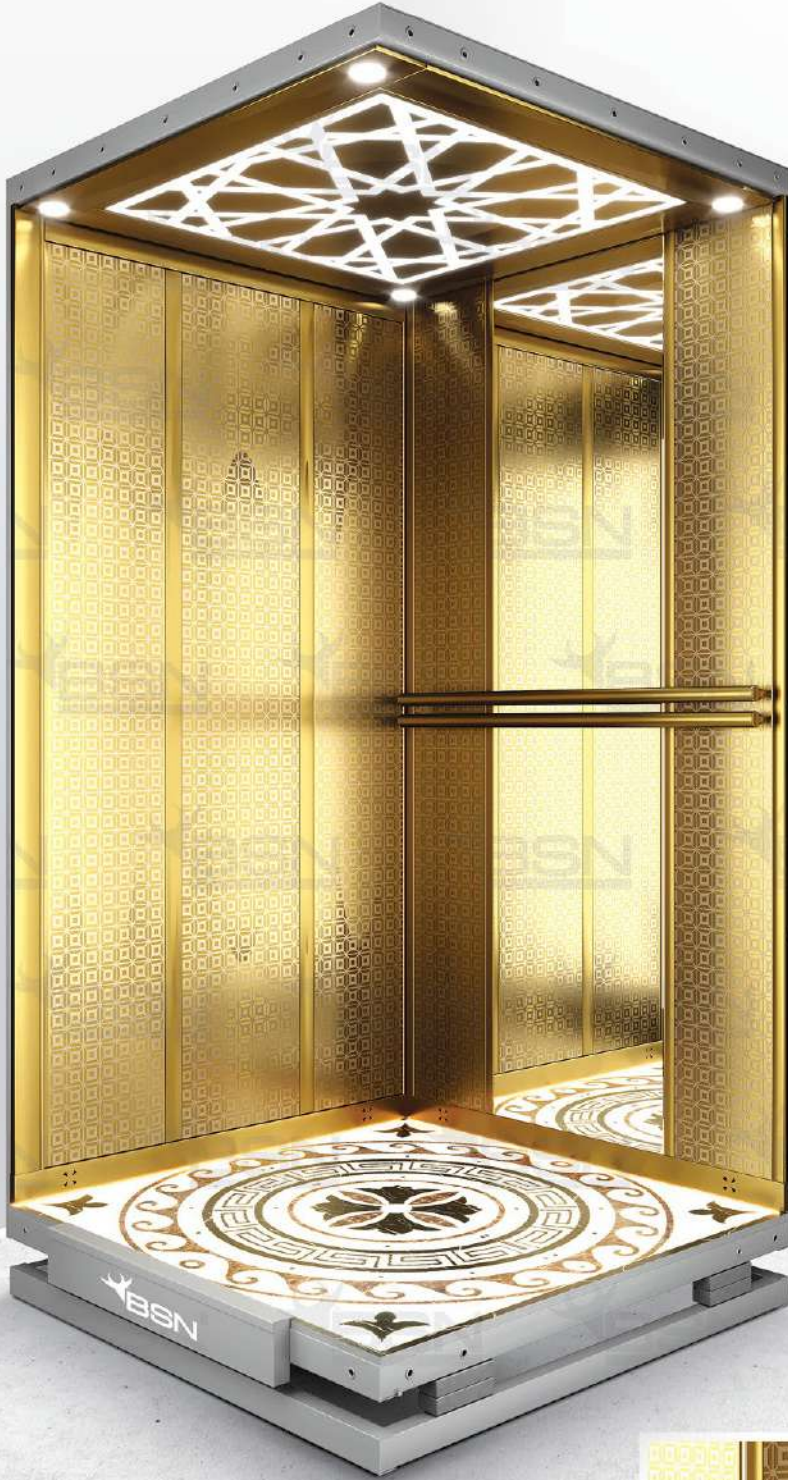

BSN 119

Kaplama : Özel Dekoratif Sarı Paslanmaz
Tavan : Sarı Paslanmaz
Taban : Seramik
Aydınlatma : Spot & Gizli Aydınlatma
Küpeşte : Sarı Alüminyum
Ayna : Tam Boy Ayna

Covering : Special Decorative Yellow Stainless
Lighting : Yellow Stainless
Floor : Ceramic
Ceiling : Spot & Hidden Lighting
Handrail : Yellow Aluminum
Mirror : Full Length Mirror

Покрытие : Специальная Декоративная Желтая Нержавеющая
Потолок : Желтая Нержавеющая
Пол : Керамический
Освещение : Точечное И Скрытое Освещение
Поручень : Желтый Алюминий
Зеркало : Зеркало В Полный Рост

التغليف : ستانلس ذهبي منقوش
السقف : ستانلس ذهبي مقصوص بالليزر
الارضيه : سيراميك
الاضاءه : سبوت مع اناارة مخفية
المقبض : المنبوم ذهبي
المראה : مرآة طويلة